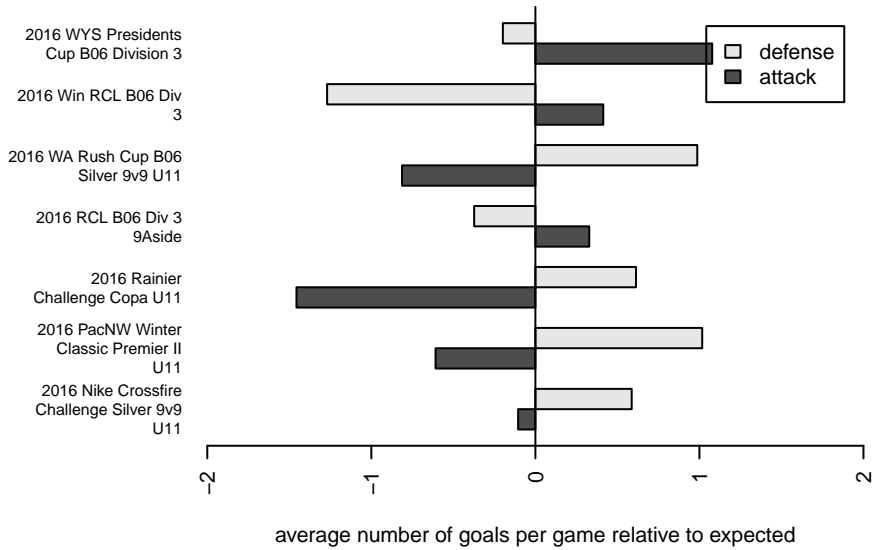

WPFC White B06

Washington Premier FC
 Tacoma, WA
 B06 total strength=702
 attack=1.12 defense=0.45
 fall league = RCL B06 Div 3 9Aside
 spr league = Win RCL B06 Div 3

alt names used:
 WPFC B06 WHITE (WA)
 WPFC B06 White
 WPFC B06 White B
 WPFC B06 WHITE (WA)
 WPFC B06 White
 WPFC B06 White B
 WPFC B06 White B

Venues played:
 2016 Rainier Challenge Copa U11
 2016 Nike Crossfire Challenge Silver 9v9 U11
 2016 WA Rush Cup B06 Silver 9v9 U11
 2016 RCL B06 Div 3 9Aside
 2016 PacNW Winter Classic Premier II U11
 2016 Win RCL B06 Div 3
 2016 WYS Presidents Cup B06 Division 3

**attack and defense variance (black dot)
relative to other teams
and top 10 in region**

**attack and defense rating
relative to others at age
and all opponents in last 13 months**

Performance relative to 13 month average