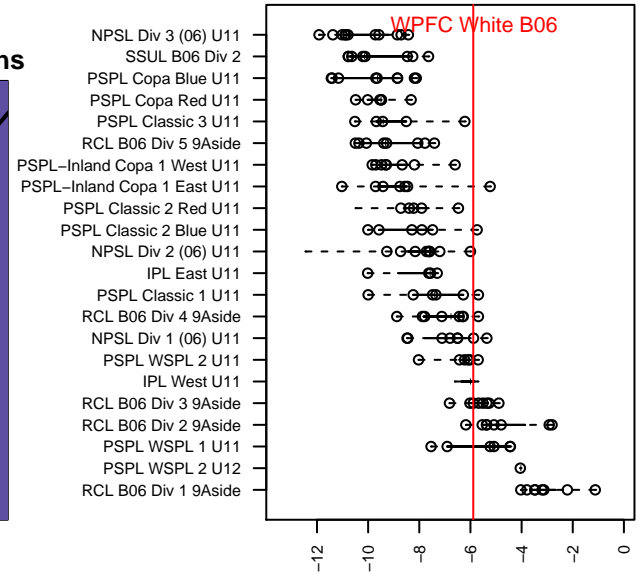

WPFC White B06

Washington Premier FC
 Tacoma, WA
 B06 total strength=702
 attack=1.12 defense=0.45
 fall league = RCL B06 Div 3 9Aside
 spr league = Win RCL B06 Div 3

alt names used:
 WPFC B06 WHITE (WA)
 WPFC B06 White
 WPFC B06 White B
 WPFC B06 WHITE (WA)
 WPFC B06 White
 WPFC B06 White B
 WPFC B06 White B

**attack and defense variance (black dot)
relative to other teams
and top 10 in region**

**attack and defense rating
relative to others at age
and all opponents in last 13 months**

Performance relative to 13 month average