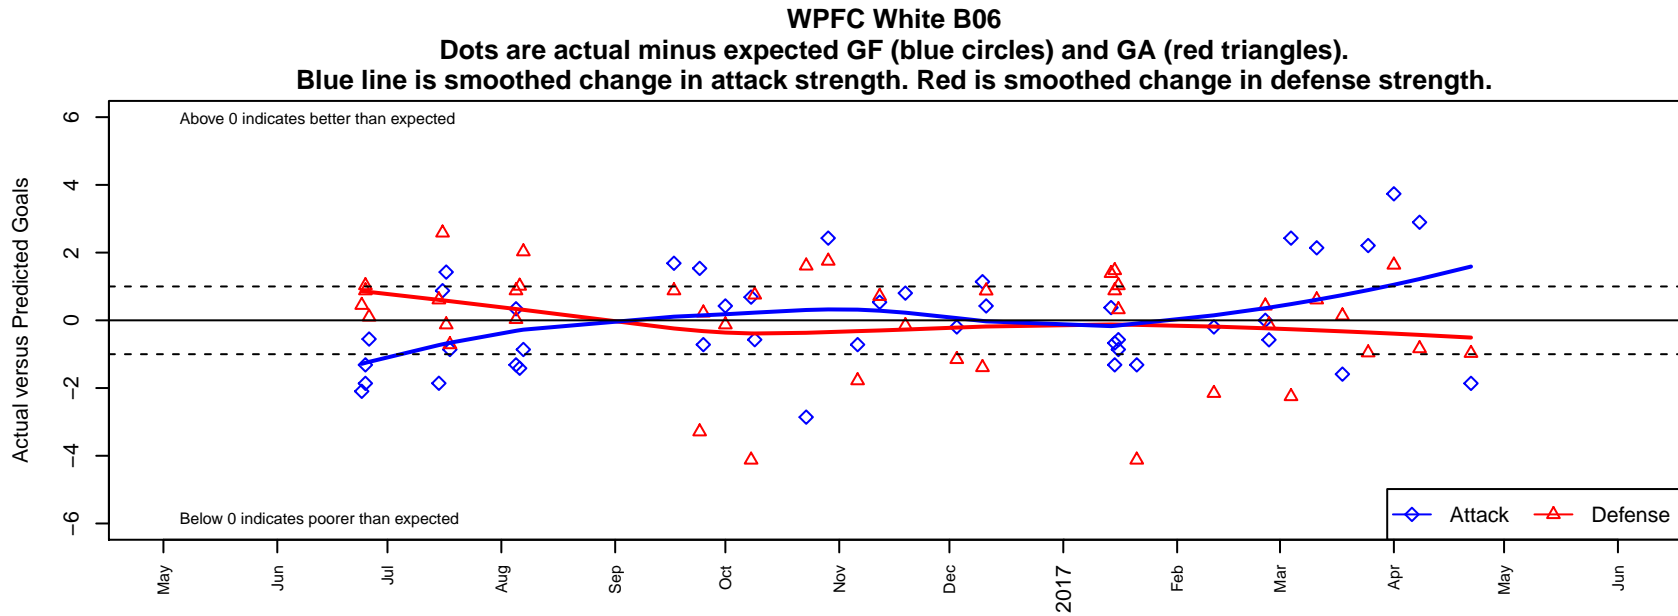

WPFC White B06

Washington Premier FC
 Tacoma, WA
 B06 total strength=702
 attack=1.12 defense=0.45
 fall league = RCL B06 Div 3 9Aside
 spr league = Win RCL B06 Div 3

alt names used:
 WPFC B06 WHITE (WA)
 WPFC B06 White
 WPFC B06 White B
 WPFC B06 WHITE (WA)
 WPFC B06 White
 WPFC B06 White B
 WPFC B06 White B

**attack and defense variance (black dot)
relative to other teams
and top 10 in region**

**attack and defense rating
relative to others at age
and all opponents in last 13 months**

Performance relative to 13 month average