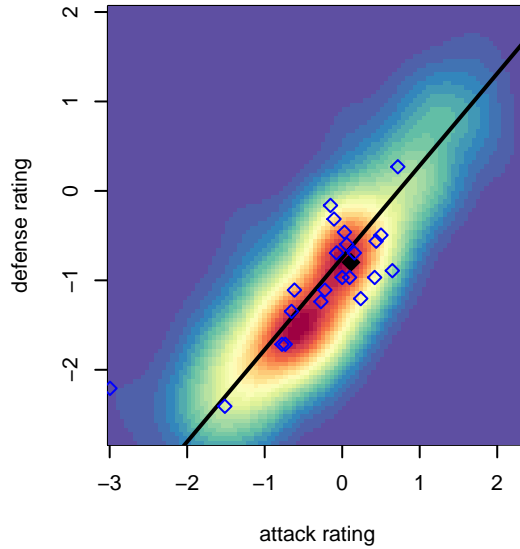

WPFC White B06

Washington Premier FC
 Tacoma, WA
 B06 total strength=702
 attack=1.12 defense=0.45
 fall league = RCL B06 Div 3 9Aside
 spr league = Win RCL B06 Div 3

alt names used:
 WPFC B06 WHITE (WA)
 WPFC B06 White
 WPFC B06 White B
 WPFC B06 WHITE (WA)
 WPFC B06 White
 WPFC B06 White B
 WPFC B06 White B

**attack and defense variance (black dot)
relative to other teams
and top 10 in region**

**attack and defense rating
relative to others at age
and all opponents in last 13 months**

Performance relative to 13 month average