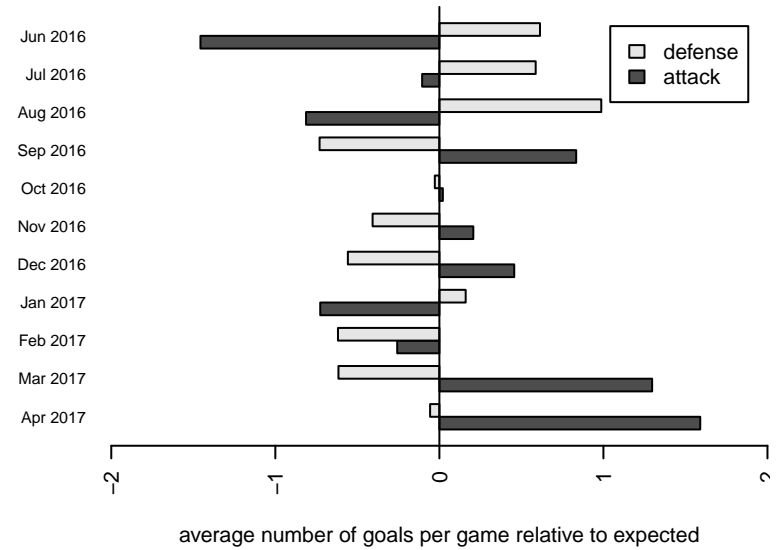

Performance relative to 13 month average